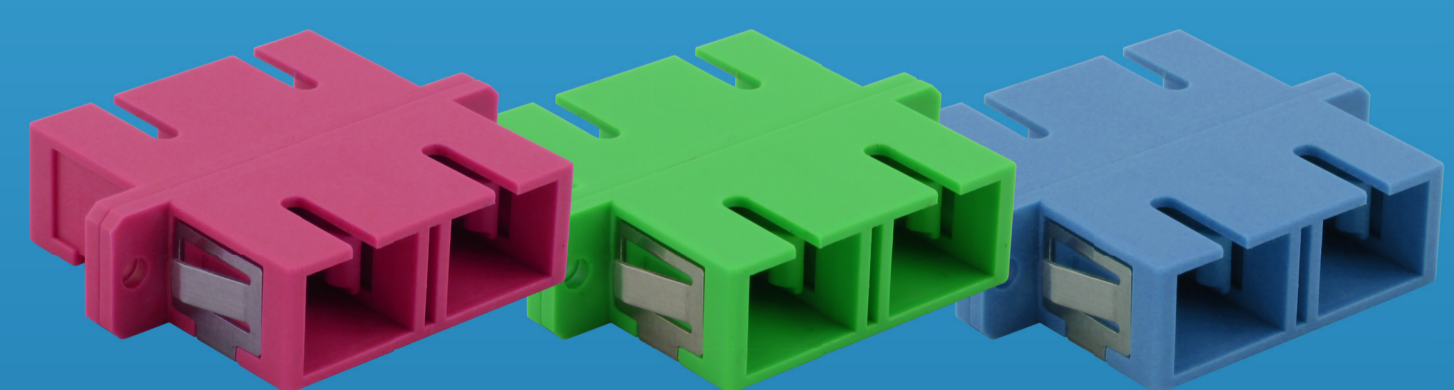

FO Patch Panel **PPX - Smart Line**

The pre-assembled TKM distribution panels are ready for immediate use in fiber optic networks. As a splice-ready solution (PPRS) with integrated splicing equipment, they offer efficient and clean handling. Suitable for LC Duplex and SC Duplex connectors in 6, 12, and 24-port versions.

Immediately Available

Cost-Efficient

Ready to Splice

Compatible Connectors

LC DX COLORS

SC DX COLORS

TKM NETWORKS

Schlossstraße 123
41238 Mönchengladbach
Deutschland