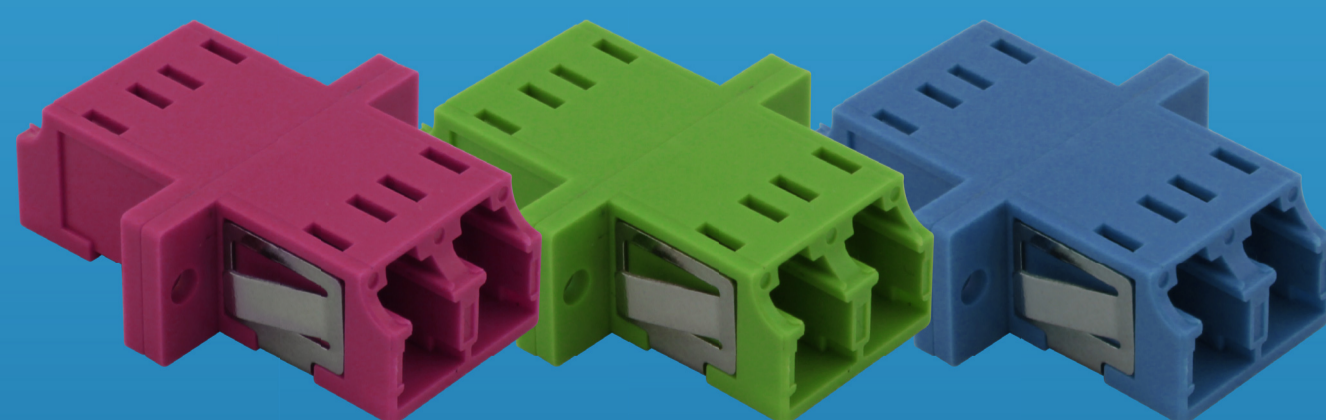

FO Patch Panel **PPX - Smart Line**

The pre-assembled TKM distribution panels are ready for immediate use in fiber optic networks. As a splice-ready solution (PPRS) with integrated splicing equipment, they offer efficient and clean handling. Suitable for LC Duplex and SC Duplex connectors in 6, 12, and 24-port versions.

Immediately Available

Cost-Efficient

Ready to Splice

Compatible Connectors

LC DX COLORS

SC DX COLORS

TKM NETWORKS

Schlossstraße 123
41238 Mönchengladbach
Deutschland